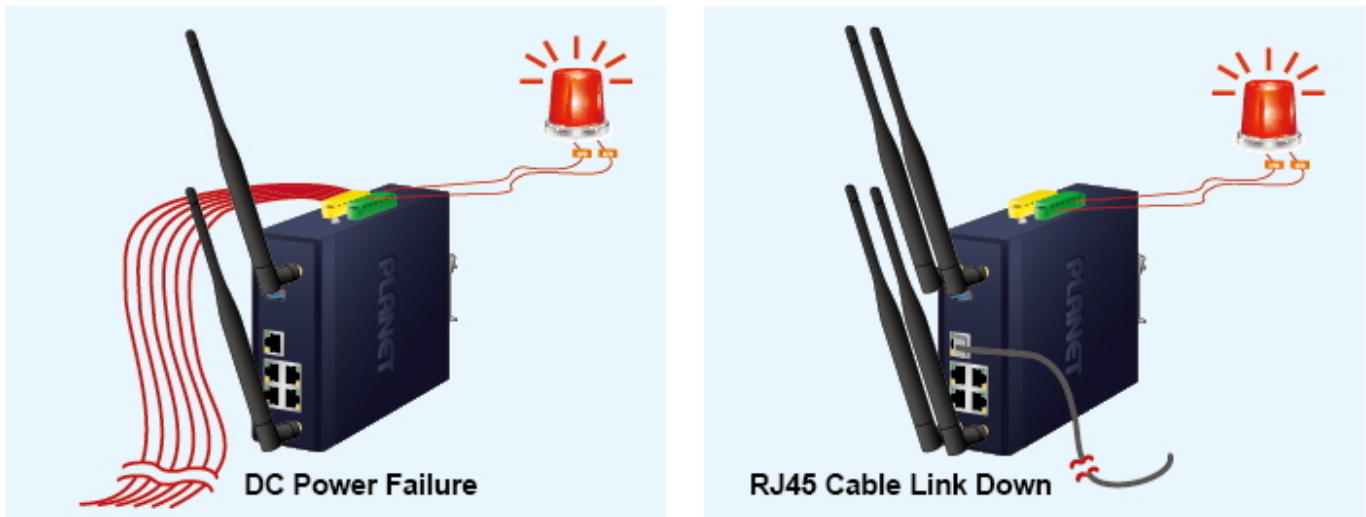

Digital Output