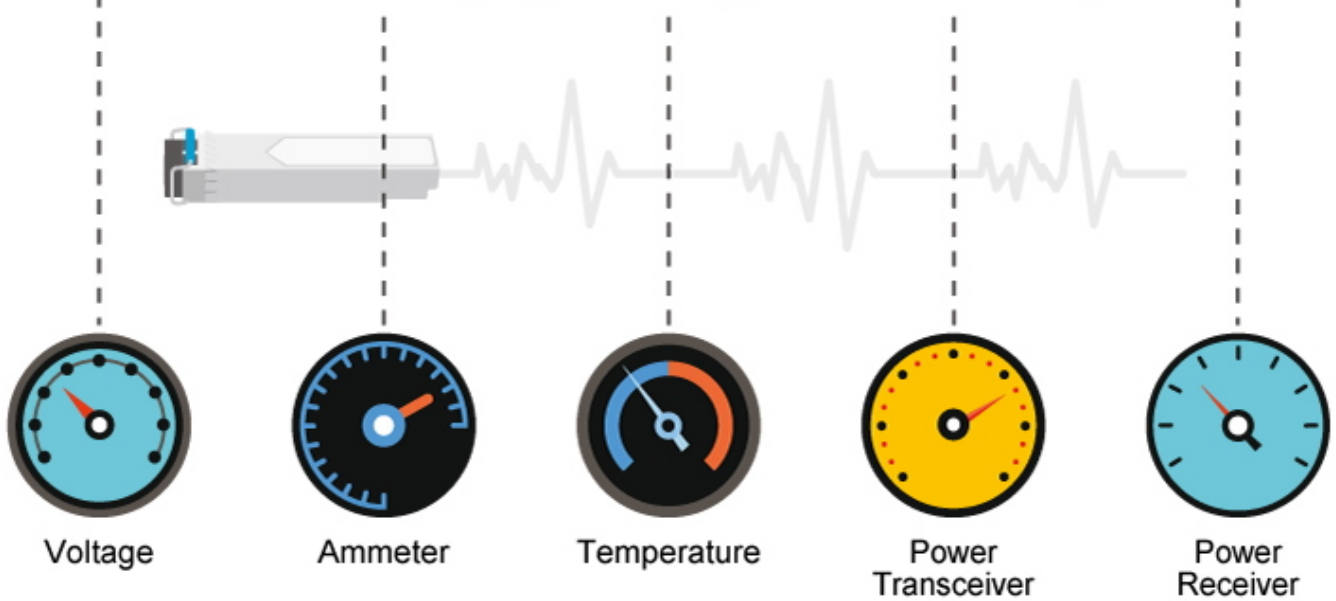

Hmotnost: 201 g

Lze instalovat do šasi: MC-700, MC-1500, MC-1500R, MC-1500R48

Remote Link Normal

Remote Link Broken

GT-915A

SFP DDM (Digital Diagnostic Monitor)

Optional installation method

* The above pictures are for illustration only.