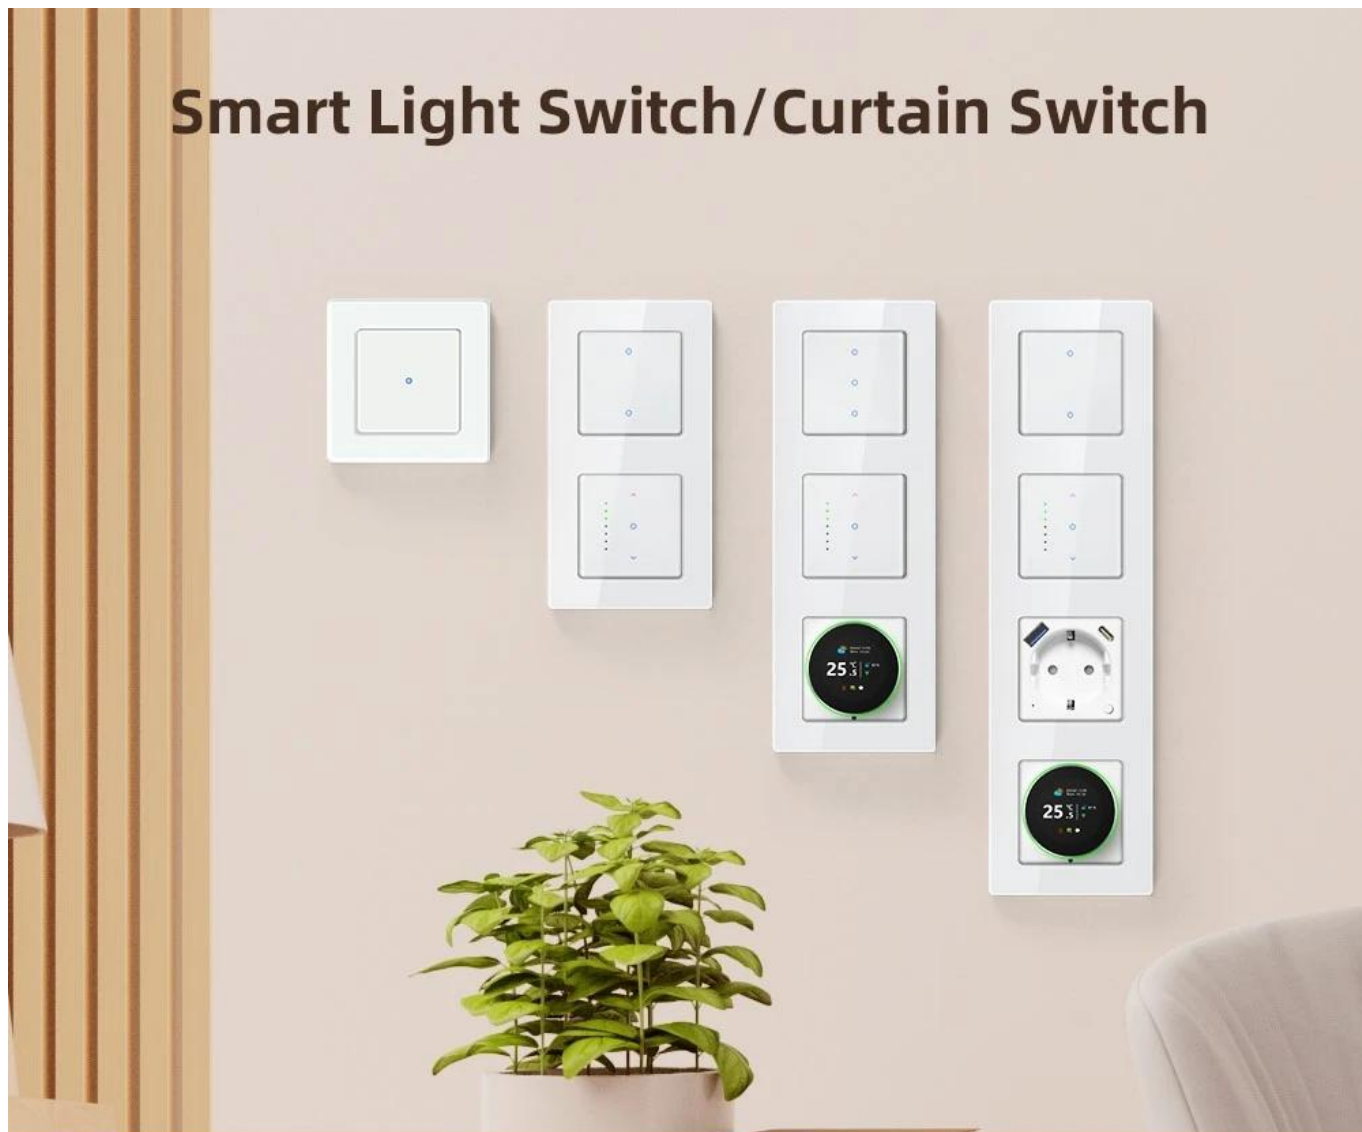

Smart Light Switch/Curtain Switch

Luxury
glass panel

Resist
deformation

Resist
fading

Resist
scratches

Easy
to clean

Family Share Function

Share with family members and control together

Smart vypínač, uživatelský manuál

Backlight Brightness Adjustable

Backlight can be adjust and turn off, to avoid disturbing sleep.

ON

OFF

Smart Light Switch/Curtain Switch

Luxury
glass panel

Resist
deformation